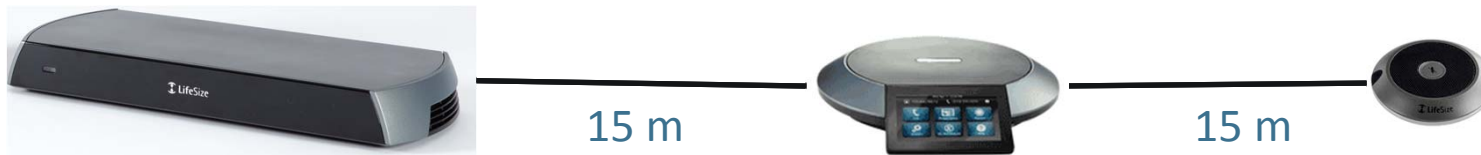

# LifeSize Icon

LifeSize Link cable

Supported configurations  
and cable lengths

July 2013

# ▶ LifeSize Link Cables

## Supported configurations and cable lengths

- Maximum two MicPods connected to Icon or Phone
- Phone cannot be connected to another Phone
- Phone must be the first inline; A MicPod cannot sit between Phone and Icon
- LifeSize has three LifeSize Link cable lengths
  - 4m, 9m and 15m; All cables available on price list under accessories
  - Phone ships with 9m cable
  - MicPod ships with 4m cable
- Maximum cable length between any products is 15 meters
  - Icon to Phone or Micpod
  - Phone to MicPod(s)
  - MicPod to MicPod
- Dissimilar cables lengths are acceptable (see examples below)
  - Icon to Phone (15m) and Phone to MicPod (4m)
  - Icon to Phone (9m) and Phone to MicPod 1 (15m) and Phone to MicPod 2 (4m)

# LifeSize Icon: Phone and MicPods

Configurations with maximum supported cable lengths